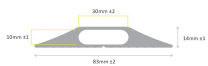

## CablePro GP

All-purpose cable cover available in 3 m or 9 m lengths

- Reduce trip hazards caused by trailing cables.
- Protect cables and wires from being pulled and causing costly damage to equipment.
- Hazard strip version for increased visibility.
- Tapered edges to reduce trip hazards.
- For inside and outside use.
- Ideal for offices, warehouses, events, shows and exhibitions.
- Features a pre-cut slit on the reverse to make inserting cables easy.