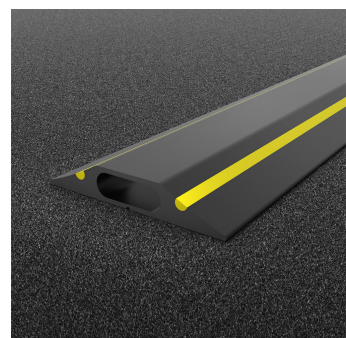

## CablePro GP

All-purpose cable cover available in 3 m or 9 m lengths

- Reduce trip hazards caused by trailing cables.
- Protect cables and wires from being pulled and causing costly damage to equipment.
- Hazard strip version for increased visibility.
- Tapered edges to reduce trip hazards.
- For inside and outside use.
- Ideal for offices, warehouses, events, shows and exhibitions.
- Features a pre-cut slit on the reverse to make inserting cables easy.

## Styles Available

GP1

GP1 Safety

GP2

GP2 Safety

## Parts

Part Number	Size	Colour	Weight (kg)
CP010005	9 m	Black	5.4
CP010006	9 m	Black	6.85
CP010012	3 m	Black	1.8
CP010013	3 m	Black	2.28
CP010701	9 m	Black/Yellow	5.4
CP010702	9 m	Black/Yellow	6.85
CP010711	3 m	Black/Yellow	1.8
CP010712	3 m	Black/Yellow	2.28