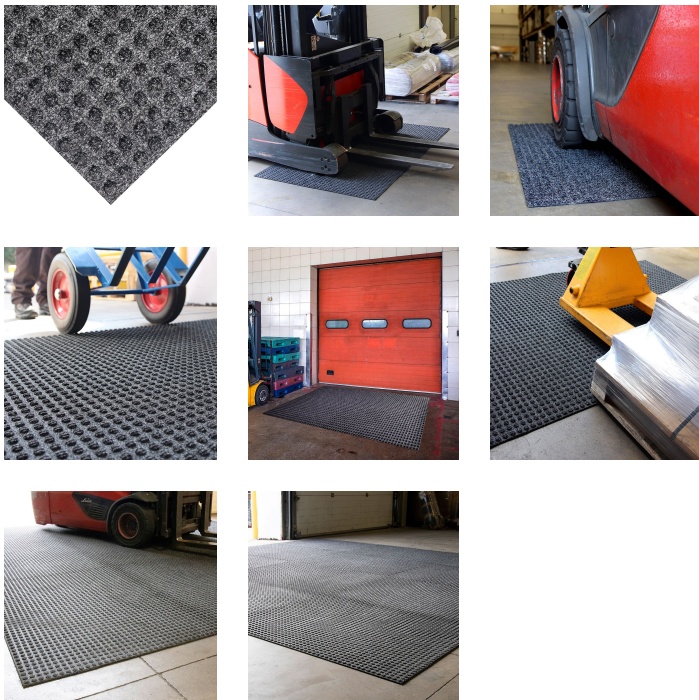

Superdry Heavy Traffic

Reduce dirt and water brought in by forklift trucks

- Waffle pattern absorbs moisture and scrapes away dirt from forklift wheels.
- Reduces the risk of slips caused by water ingress.
- Reduces the risk of forklifts skidding or losing control on contaminated floor surfaces.
- Helps to keep cleaning costs down during bad weather.
- Simple to install using double sided adhesive tape.
- Large mats can be installed individually or laid next to each other to cover larger areas.
- Protects sub floor from damage.
- Easy to clean with a vacuum or stiff brush.

Parts

Part Number	Size	Colour	Weight (kg)
WHT010005	1.15 m x 1.8 m	Charcoal	10.05

Technical Specifications

Material	PP carpet with Rubber backing
Backing	Rubber
Product Height	10 mm
Product Weight	5.6 kg / m ²
Max. Operating Temperature	+100°C