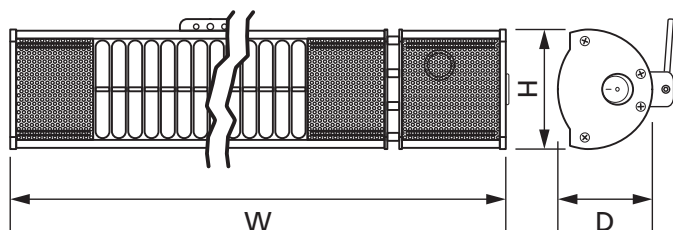

Product Specification

Cable Length	1.8m
Class	Class I
Colour	Black
Compliance	UKCA, CE, RoHS
Coverage	10-15m ²
Element type	Quartz
Frequency	50Hz
Guarantee	2 Years
IP Rating	IP65
Material	Aluminium
Mounting	min 1.8m from floor
Number of Lamps	1
Standards	EN 60335-1, EN 60335-2-30
Suitable for	Outdoor Use
Supplied With	Long Life Gold Lamp, Mounting Bracket Kit, 1.8m Cable with BS Rated plug and remote control
Voltage Rating	230V
Wattage	2.2kW
Weight	2.160kg
Depth	77mm
Height	100mm
Width	601mm