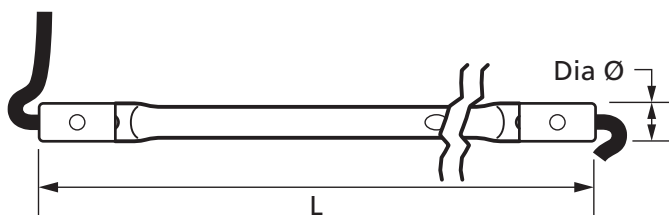

2.2kW Replacement Gold Slim Infrared Lamp for Levanté 2.2kW Quartz Heaters

Product Ref: **LEVQ22LAMP**

Technical Features:

- Long life Gold infrared lamp
- Suitable for LEVQ22RM SIL and LEVQ22RM BLK patio heaters

Product Specification

Colour	Gold
Compliance	UKCA, CE
Guarantee	1 Year
Lamp Type	Quartz Heat
Suitable for	LEVQ22RM SIL / LEVQ22RM BLK Patio Heaters
Voltage Rating	230V
Wattage	2.2kW
Weight	0.057kg
Diameter Ø	11mm
Length	446mm