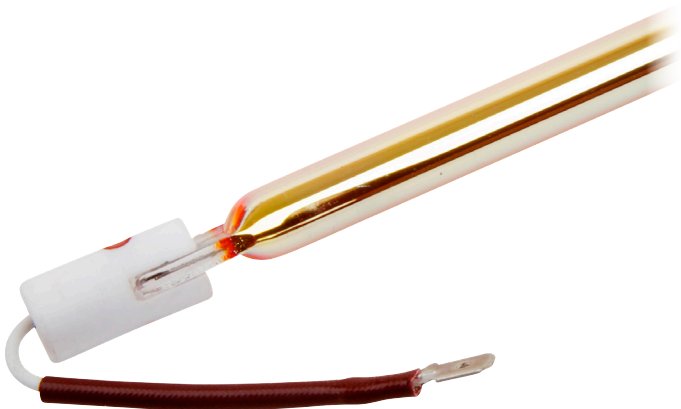

2.2kW Replacement Gold Slim Infrared Lamp for Levanté 2.2kW Quartz Heaters

Product Ref: **LEVQ22LAMP**

Technical Features:

- Long life Gold infrared lamp
- Suitable for LEVQ22RM SIL and LEVQ22RM BLK patio heaters

Product Specification

Colour	Gold
Compliance	UKCA, CE
Guarantee	1 Year
Lamp Type	Quartz Heat
Suitable for	LEVQ22RM SIL / LEVQ22RM BLK Patio Heaters
Voltage Rating	230V
Wattage	2.2kW
Weight	0.057kg
Diameter Ø	11mm
Length	446mm