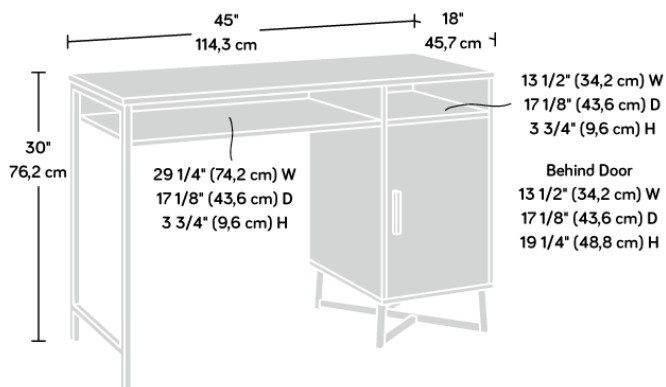

CANYON LANE DESK

PRODUCT SHEET

FURNITURE

- Home study desk in Brew Oak finish with Grand Walnut accents
 - Cubbyhole storage
- Adjustable shelf behind door offers flexible storage options
- Powder coated metal base for durability
 - 360 degree all round finish (can be freestanding).

Width	114.3 cm
Depth	45.7 cm
Height	76.2 cm
Carton Height	131.5 cm
Carton Width	54.5 cm
Carton Depth	14 cm
Box Volume	0.100 cbm
Weight (gross)	29.9 kg

N.B: All measurements are approximate