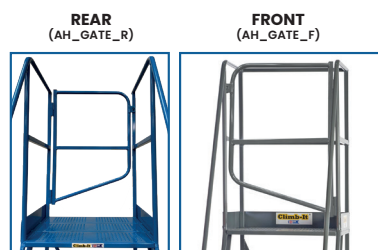

TECHNICAL DATA SHEET

CLIMB-IT® WORK PLATFORMS

1200/1800 x 730
PLAT. SIZE

730W
Treads

Box Section
Base

DESCRIPTION

These Climb-It® Work Platforms have a very large platform (with a choice of 1200 & 1800mm lengths) and lift out handrails on all sides.

● BLUE ● DARK GREY

AHWPS1805

FEATURES

- ✔ Wide non-slip punched platform
- ✔ 955mm Handrail (*height above platform*)
- ✔ Wide profile treads with a non-slip surface (*195 x 730mm*)
- ✔ Maximum load capacity of 300kg - Can hold 2 people at one time
- ✔ Mobile on both wheels (*2 x 200mm*) & castors (*2 x 100mm*)
- ✔ Lift out Handrails
- ✔ Box section base for extra strength and stability

TECHNICAL DATA

No of Treads	Platform Height mm	1200mm Platform		1800mm Platform	
		Open Size H x W x D mm	Model	Open Size H x W x D mm	Model
3	750	1705 x 920 x 1555	AHWPSI203	1705 x 920 x 2135	AHWPSI803
4	1000	1955 x 920 x 1715	AHWPSI204	1955 x 920 x 2285	AHWPSI804
5	1250	2205 x 920 x 1865	AHWPSI205	2205 x 920 x 2425	AHWPSI805
6	1500	2455 x 920 x 2015	AHWPSI206	2455 x 920 x 2585	AHWPSI806
7	1750	2705 x 920 x 2165	AHWPSI207	2705 x 920 x 2735	AHWPSI807
8	2000	2955 x 920 x 2315	AHWPSI208	2955 x 920 x 2885	AHWPSI808
9	2250	3205 x 950 x 2465	AHWPSI209	3205 x 950 x 3035	AHWPSI809
10	2500	3455 x 1000 x 2615	AHWPSI210	3455 x 1000 x 3185	AHWPSI810