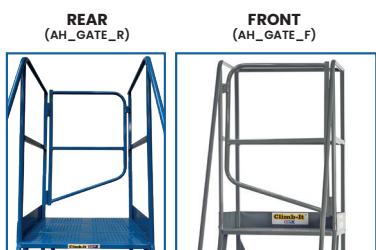

TECHNICAL DATA SHEET

CLIMB-IT® EASY SLOPE WORK PLATFORMS

50°
EASY SLOPE

1200/1800 x 730
PLAT. SIZE

730W
Treads

DESCRIPTION

These Climb-It® Easy Slope Work Platforms have a very large platform (with a choice of 1200 & 1800mm lengths) and lift out handrails on all sides.

● BLUE

● DARK GREY

FEATURES

- ✔ Wide non-slip platform
- ✔ 955mm Handrail (*height above platform*)
- ✔ Wide profile treads with a non-slip surface (*195 x 730mm*)
- ✔ Easy Slope Angle of 50°
- ✔ Maximum load capacity of 300kg - Can hold 2 people at one time
- ✔ Mobile on both wheels (*2 x 200mm*) & castors (*2 x 100mm*)
- ✔ Lift out Handrails

AHWPE1810

✔ Box section base for extra strength and stability

TECHNICAL DATA

| No of Treads | Platform Height mm | 1200mm Platform | | 1800mm Platform | |
|--------------|--------------------|------------------------|-----------|------------------------|-----------|
| | | Open Size H x W x D mm | Model | Open Size H x W x D mm | Model |
| 3 | 750 | 1705 x 920 x 1690 | AHWPE1203 | 1705 x 920 x 2280 | AHWPE1803 |
| 4 | 1000 | 1955 x 920 x 1900 | AHWPE1204 | 1955 x 920 x 2490 | AHWPE1804 |
| 5 | 1250 | 2205 x 920 x 2110 | AHWPE1205 | 2205 x 920 x 2700 | AHWPE1805 |
| 6 | 1500 | 2455 x 920 x 2320 | AHWPE1206 | 2455 x 920 x 2910 | AHWPE1806 |
| 7 | 1750 | 2705 x 920 x 2530 | AHWPE1207 | 2705 x 920 x 3120 | AHWPE1807 |
| 8 | 2000 | 2955 x 920 x 2740 | AHWPE1208 | 2955 x 920 x 3330 | AHWPE1808 |
| 9 | 2250 | 3205 x 920 x 2950 | AHWPE1209 | 3205 x 920 x 3540 | AHWPE1809 |
| 10 | 2500 | 3455 x 920 x 3160 | AHWPE1210 | 3455 x 920 x 3750 | AHWPE1810 |