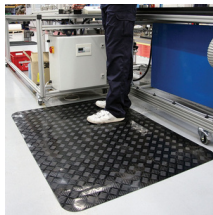

## Senso Dial

An anti-fatigue mat for increased comfort in the workplace

- Anti-fatigue mat with excellent all-round safety features.
- Foam backing provides fatigue-relief.
- Rubber top surface is effective in reducing slip risk.
- Hardwearing and resistant to oil spillage.
- Ramped edges.

### Technical Specifications

Material	SBR/NBR top surface, EPDM foam base
Surface Finish	Deckplate pattern
Product Height	10 mm
Min. Operating Temperature	-10°C
Max. Operating Temperature	+70°C
Resistance to Chemicals	Good benzene resistance (also suitable for unleaded fuel): 70 h, 23°C, Fuel B (ISO 1817), 20% volume swell for minor mechanical demands
Environmental Resistance	Suitable for dry indoor environments
Typical Applications	General industrial
Installation Method	Loose lay
Cleaning Method	Brush/mop the top surface